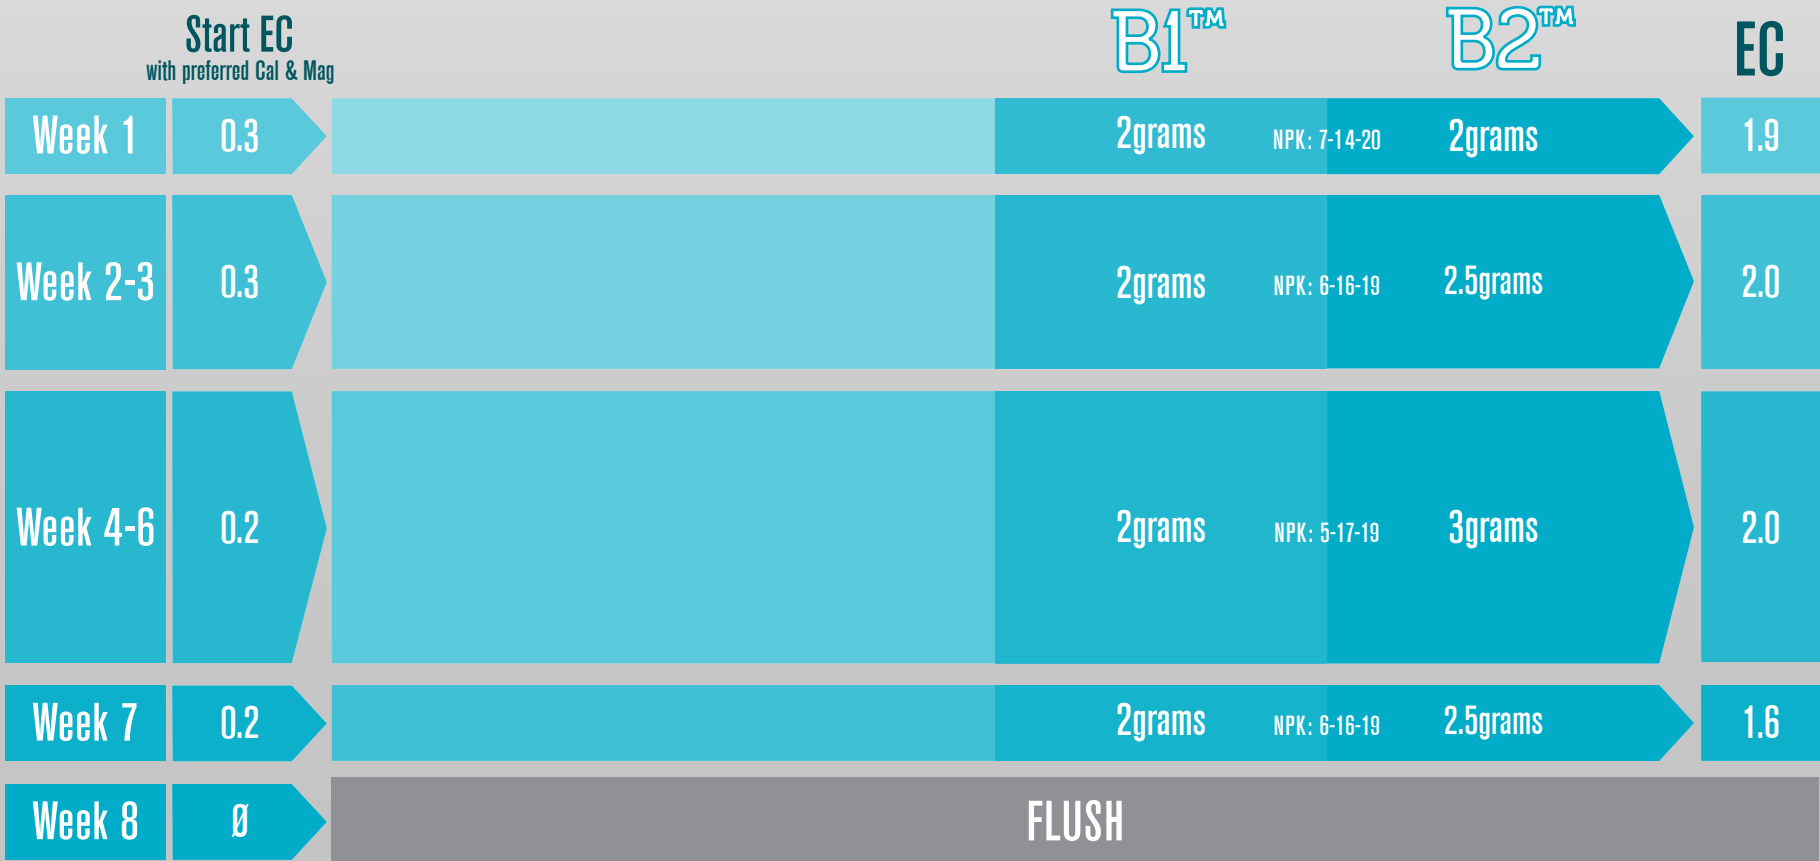

FloraFlex[®] Nutrients | **SUPER AGGRESSIVE[™] SCHEDULE**
 PER GALLON MIXING INSTRUCTIONS

All gram values are per gallon.
Example:
 1 gallon water
 +
 1.5g V1[™]
 +
 1.5g V2[™]

Adjust ratios if you are not reaching desired EC value shown here