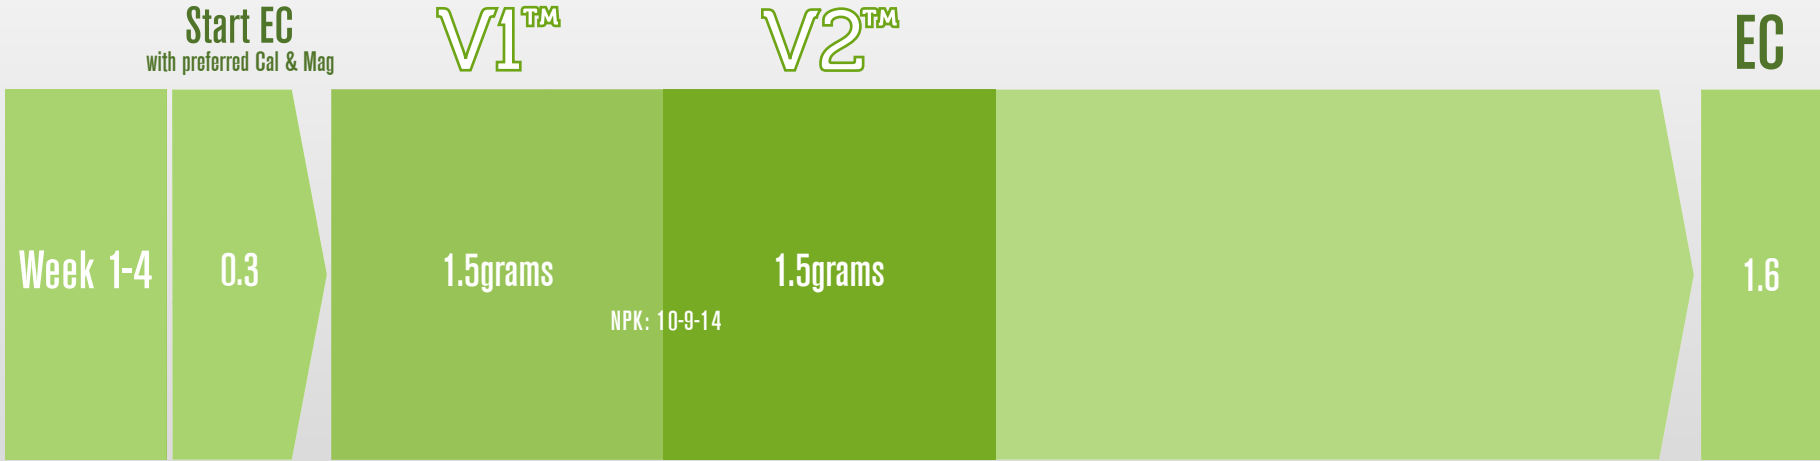

FloraFlex[®] Nutrients | **SUPER AGGRESSIVE[™] SCHEDULE**
 PER GALLON MIXING INSTRUCTIONS

All gram values are per gallon.
Example:
 1 gallon water
 +
 1.5g V1[™]
 +
 1.5g V2[™]

Adjust ratios if you are not reaching desired EC value shown here