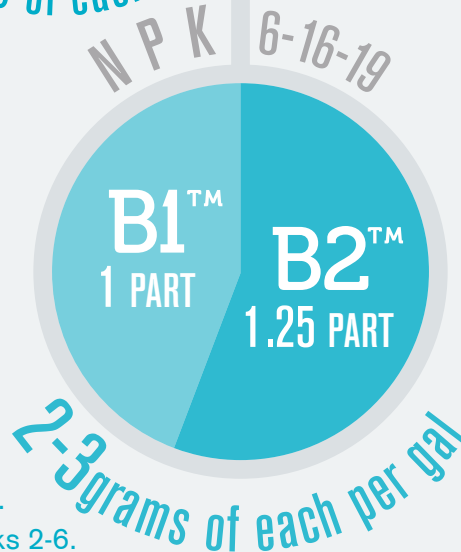

FloraFlex[®]
Nutrients

**SUPER AGGRESSIVE
FORMULA**

START 1 2 3 4 1 2 3 4 5 6 FLUSH

VEG WEEKS

BLOOM WEEKS

EC

1.6 - 1.7

1.9-
2.0

1.9 - 2.0

1.9 - 2.1

1.6-
1.7

WEEKS 1-4

WEEK 1

WEEKS 2-3

WEEKS 4-6

WEEK 7

*Optimal rates will depend on plant variety, growing system & environment.

*To extend your bloom period replicate weeks 2-6.