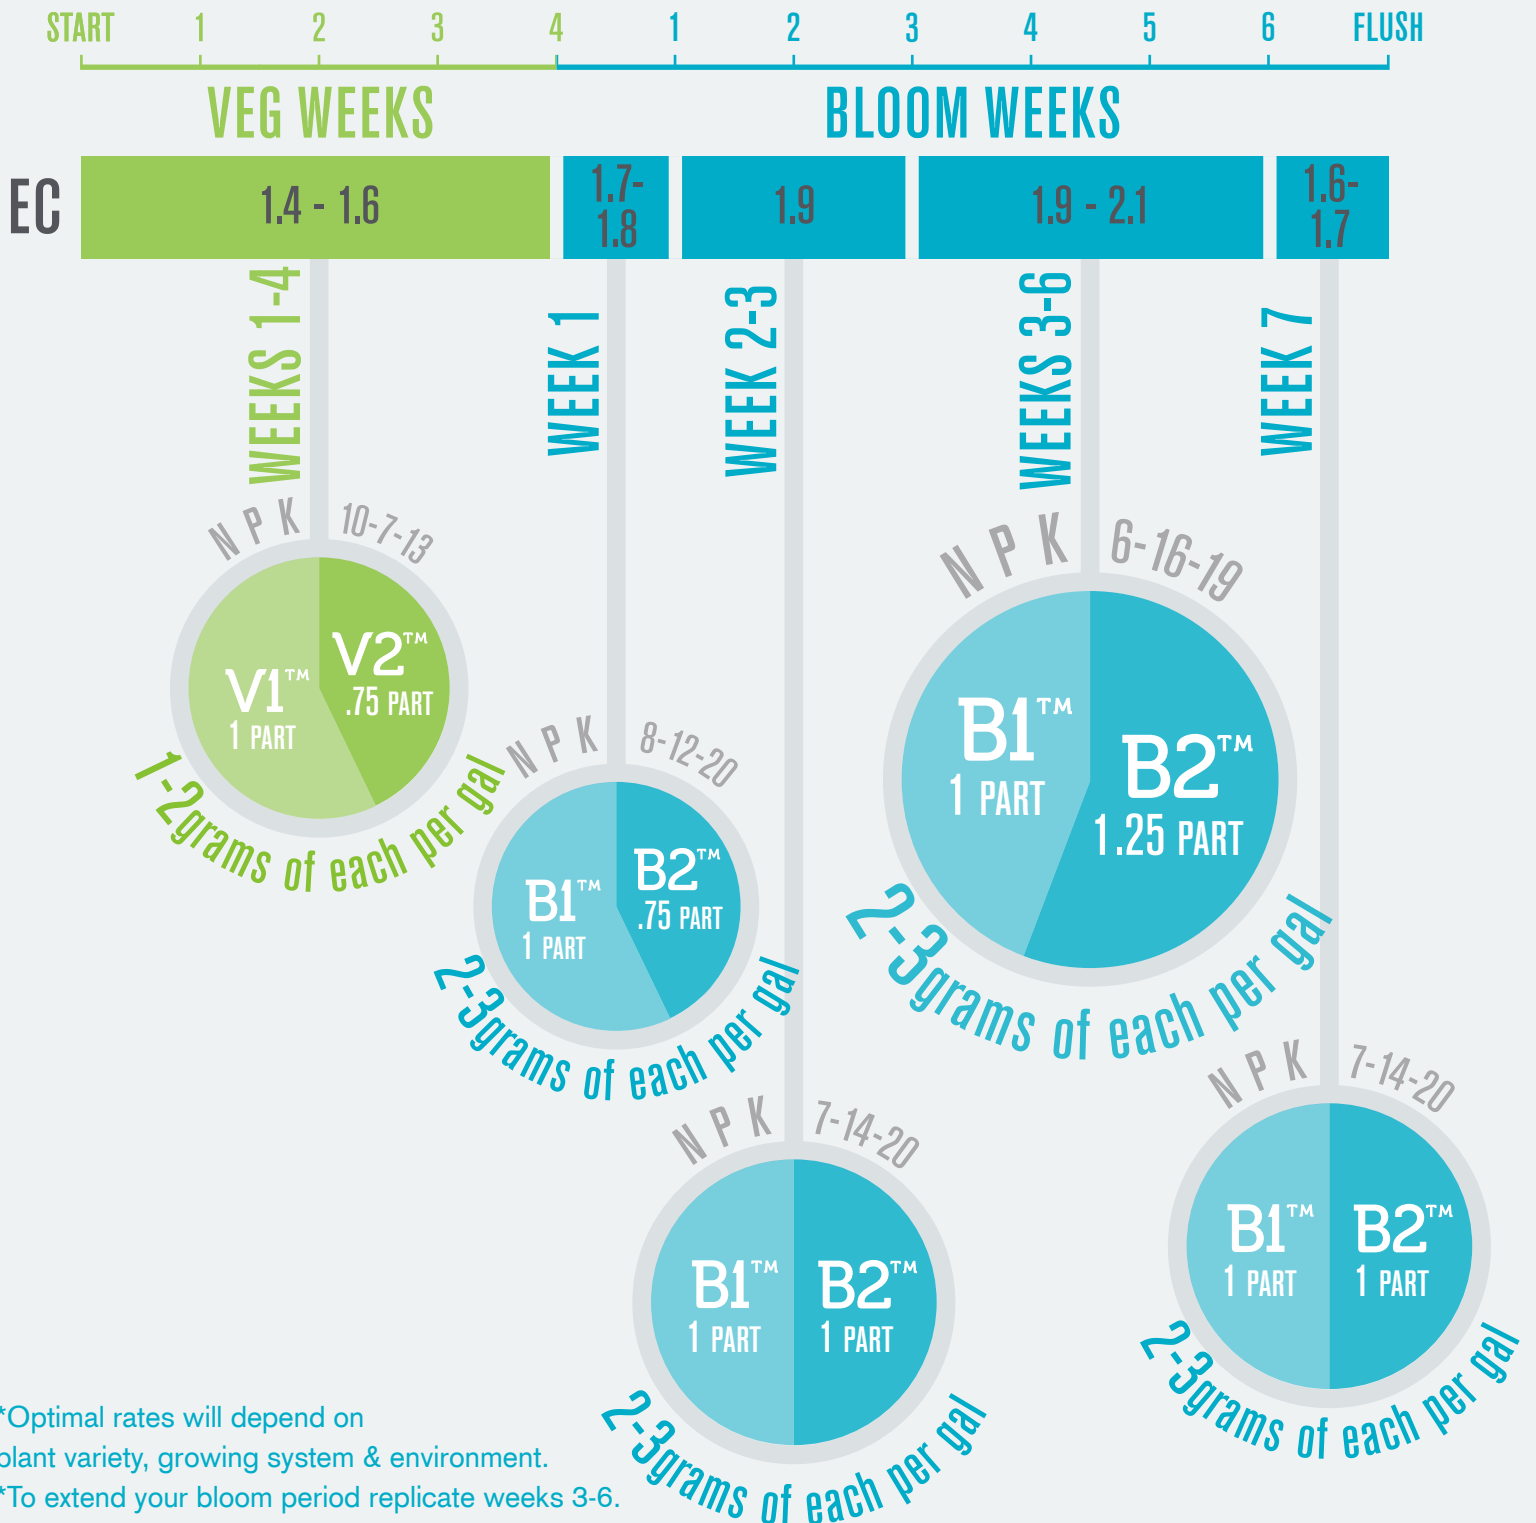

FloraFlex[®] Nutrients

MILD FORMULA

*Optimal rates will depend on plant variety, growing system & environment.

*To extend your bloom period replicate weeks 3-6.