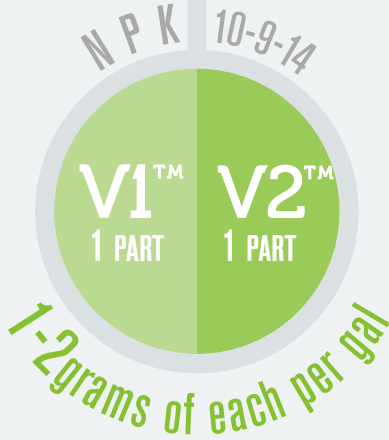

FloraFlex[®]
Nutrients

AGGRESSIVE
FORMULA

START 1 2 3 4 1 2 3 4 5 6 FLUSH

VEG WEEKS

BLOOM WEEKS

EC

1.4 - 1.6

1.9

1.9 - 2.1

1.6-
1.7

WEEKS 1-4

WEEK 1

WEEKS 2-6

WEEK 7

*Optimal rates will depend on
plant variety, growing system & environment.

*To extend your bloom period replicate weeks 2-6.