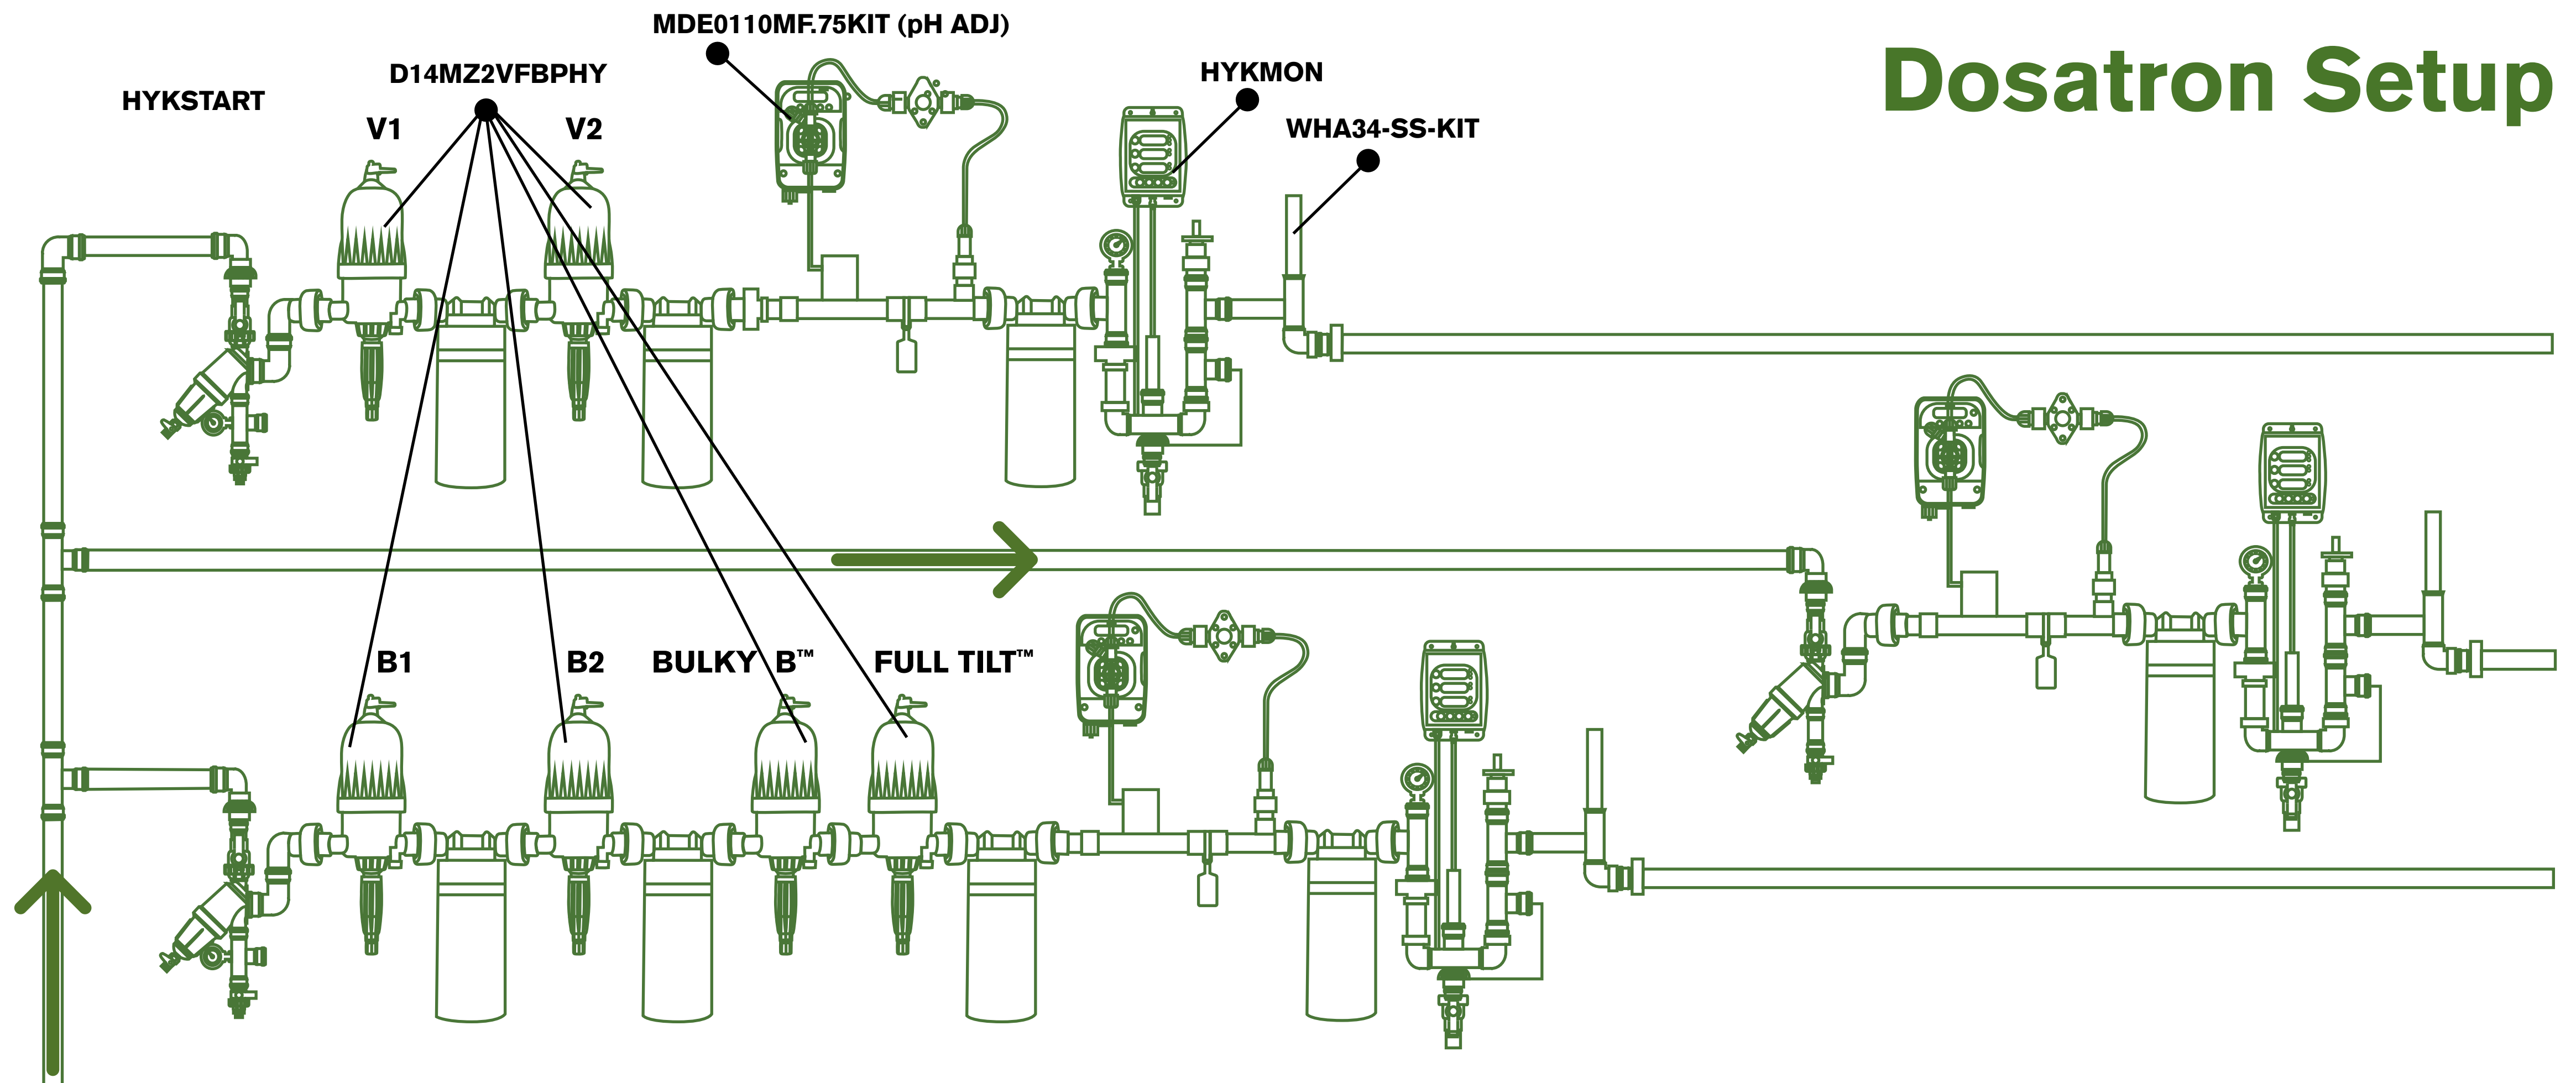

FloraFlex®

Helping you grow with your garden.®

FERTIGATION INSTRUCTIONS - FULL TILT SCHEDULE™ NO CAL/MAG

Stock Tank Dilution Ratios

V1™
2LB
Per Gallon

V2™
2LB
Per Gallon

B1™
2LB
Per Gallon

B2™
2LB
Per Gallon

Bulky B™
2LB
Per Gallon

Full Tilt™
2LB
Per Gallon

Dosatron Setup

Injection ml | Injection %

Veg	Week 1	Week 2	Week 3	Week 4
V1	21ml 0.55%	21ml 0.55%	21ml 0.55%	21ml 0.55%
V2	21ml 0.55%	21ml 0.55%	21ml 0.55%	21ml 0.55%