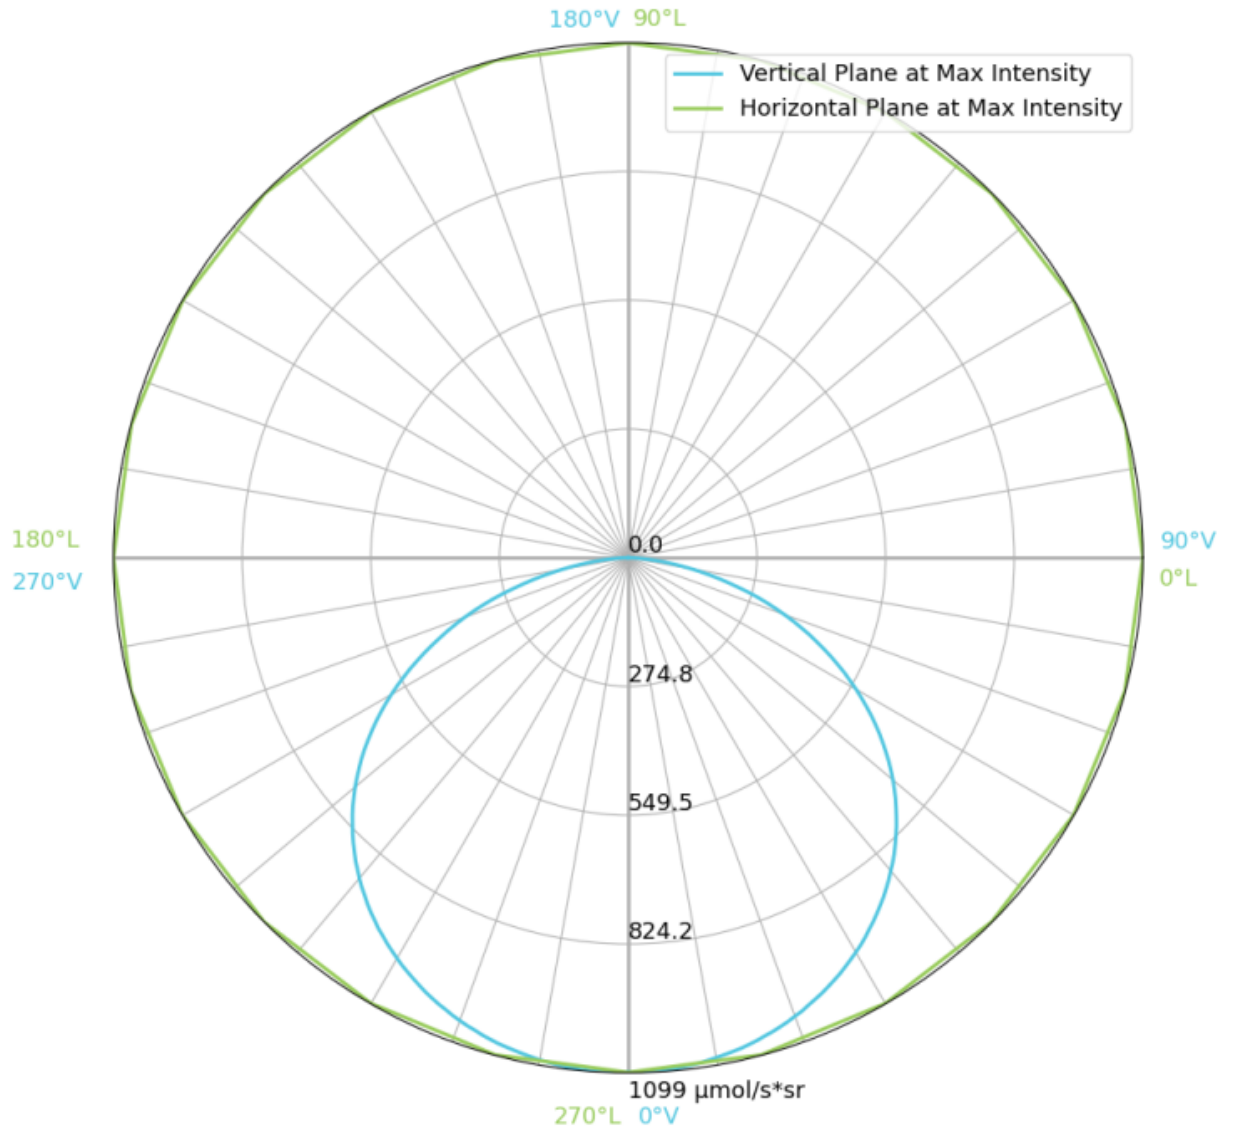

CONTROL FEATURES VIEW DETAILS

Spectrally Tunable	No
Dimmable	Yes

REPORTED ELECTRICAL PERFORMANCE VIEW DETAILS

Reported Input Wattage	1200 W
Reported Power Factor	0.973
Voltage Range	120 - 277 V
Reported Total Harmonic Distortion	6 %

TESTED ELECTRICAL PERFORMANCE VIEW DETAILS

Tested Input Wattage	1234.4 W
Tested Voltage	277
Tested Power Factor	0.973
Tested Total Harmonic Distortion	5.8 %

SQD/PPID VIEW DETAILS

SQD
Click the image to zoom in.
[Download Image](#)

PPID
Click the
image to
zoom in.
[Download
Image](#)

Photosynthetic Photon Intensity Distribution

Photosynthetic Photon Intensity Distribution

VERSION HISTORY VIEW DETAILS