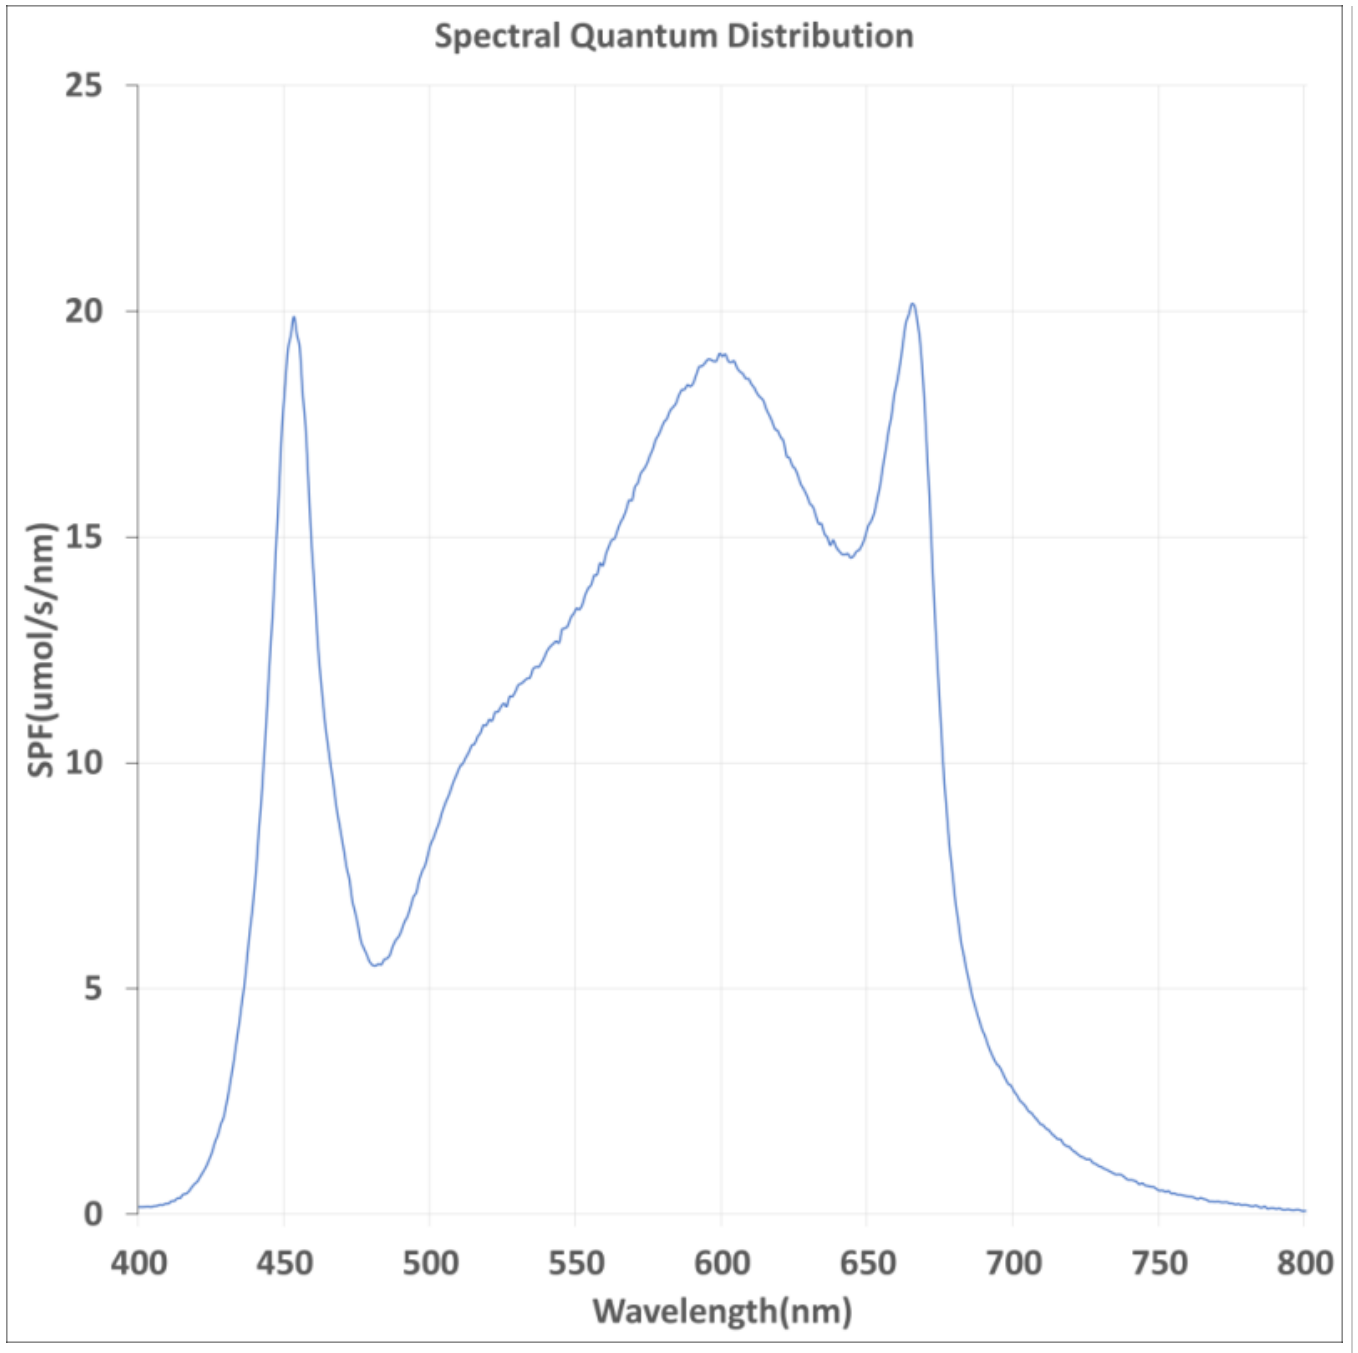

CONTROL FEATURES VIEW DETAILS

Spectrally Tunable	No
Dimmable	Yes

REPORTED ELECTRICAL PERFORMANCE VIEW DETAILS

Reported Input Wattage	1200 W
Reported Power Factor	0.973
Voltage Range	120 - 277 V
Reported Total Harmonic Distortion	6 %

TESTED ELECTRICAL PERFORMANCE VIEW DETAILS

Tested Input Wattage	1234.4 W
Tested Voltage	277
Tested Power Factor	0.973
Tested Total Harmonic Distortion	5.8 %

SQD/PPID VIEW DETAILS

SQD
Click the image to zoom in.
[Download Image](#)