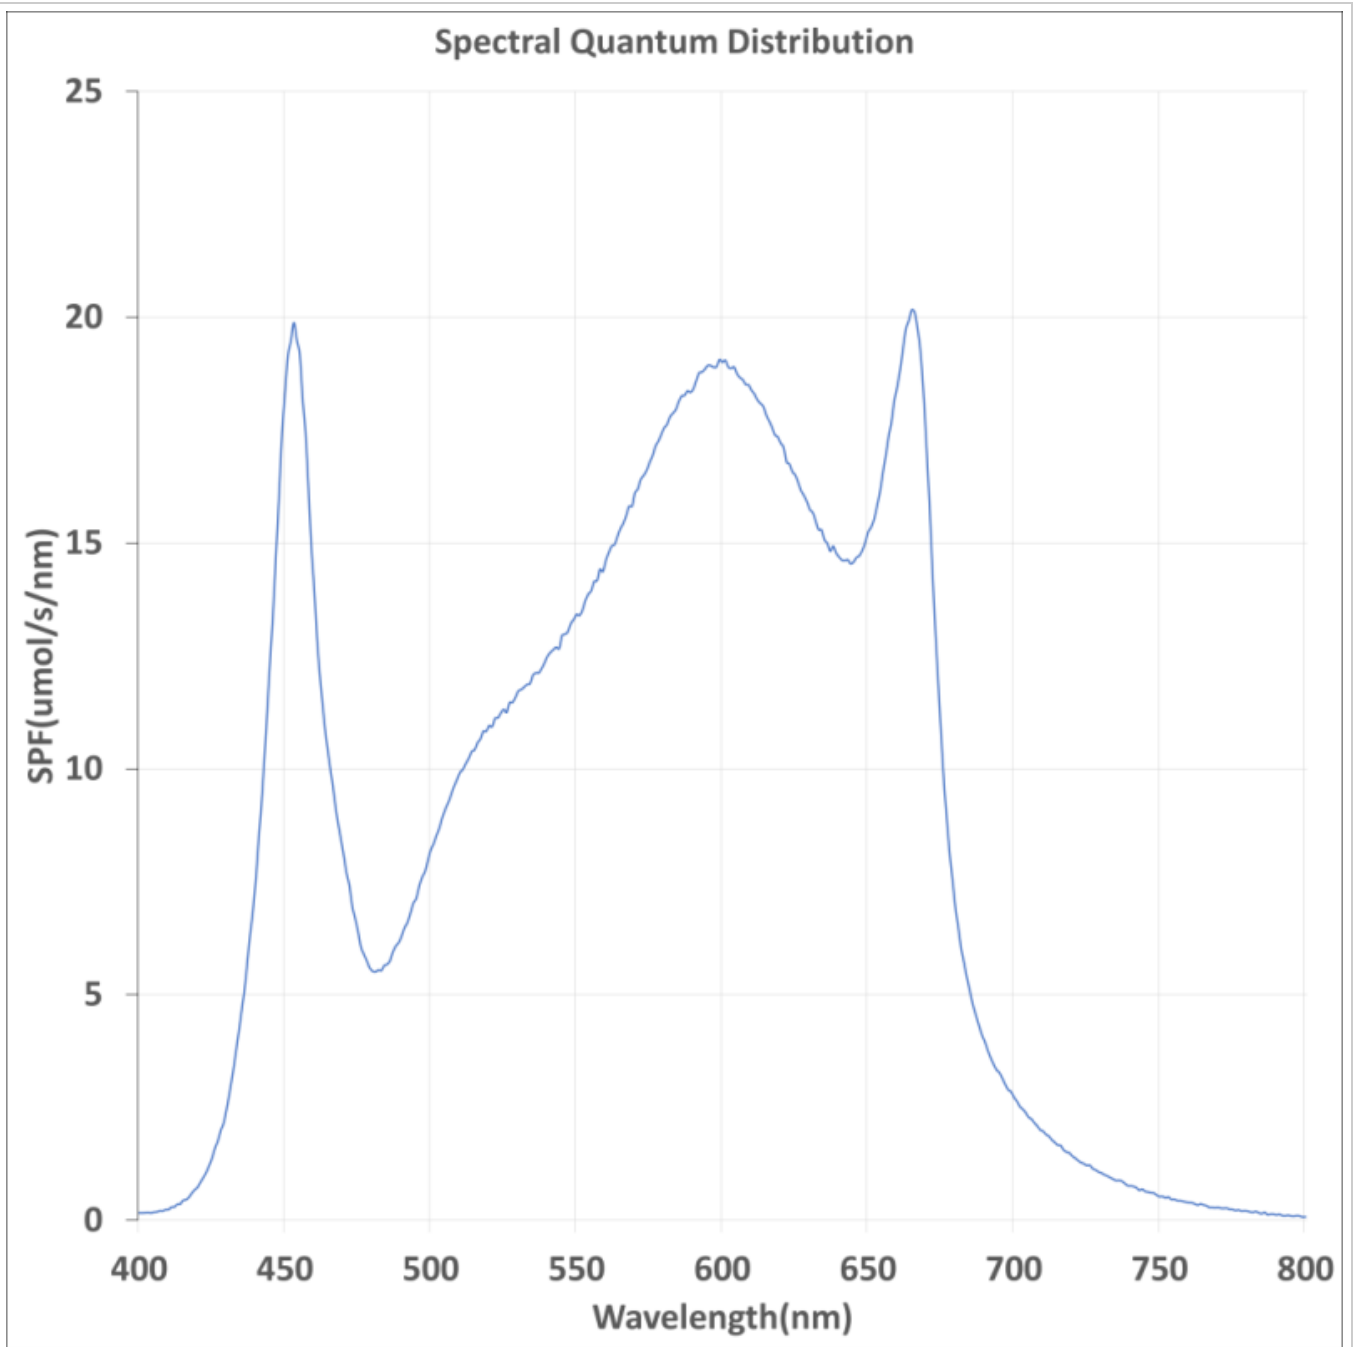

CONTROL FEATURES VIEW DETAILS

Spectrally Tunable	No
Dimmable	Yes

REPORTED ELECTRICAL PERFORMANCE VIEW DETAILS

Reported Input Wattage	1200 W
Reported Power Factor	0.973
Voltage Range	120 - 277 V
Reported Total Harmonic Distortion	6 %

TESTED ELECTRICAL PERFORMANCE VIEW DETAILS

Tested Input Wattage	1234.4 W
Tested Voltage	277
Tested Power Factor	0.973
Tested Total Harmonic Distortion	5.8 %

SQD/PPID VIEW DETAILS

SQD
Click the image to zoom in.
[Download Image](#)