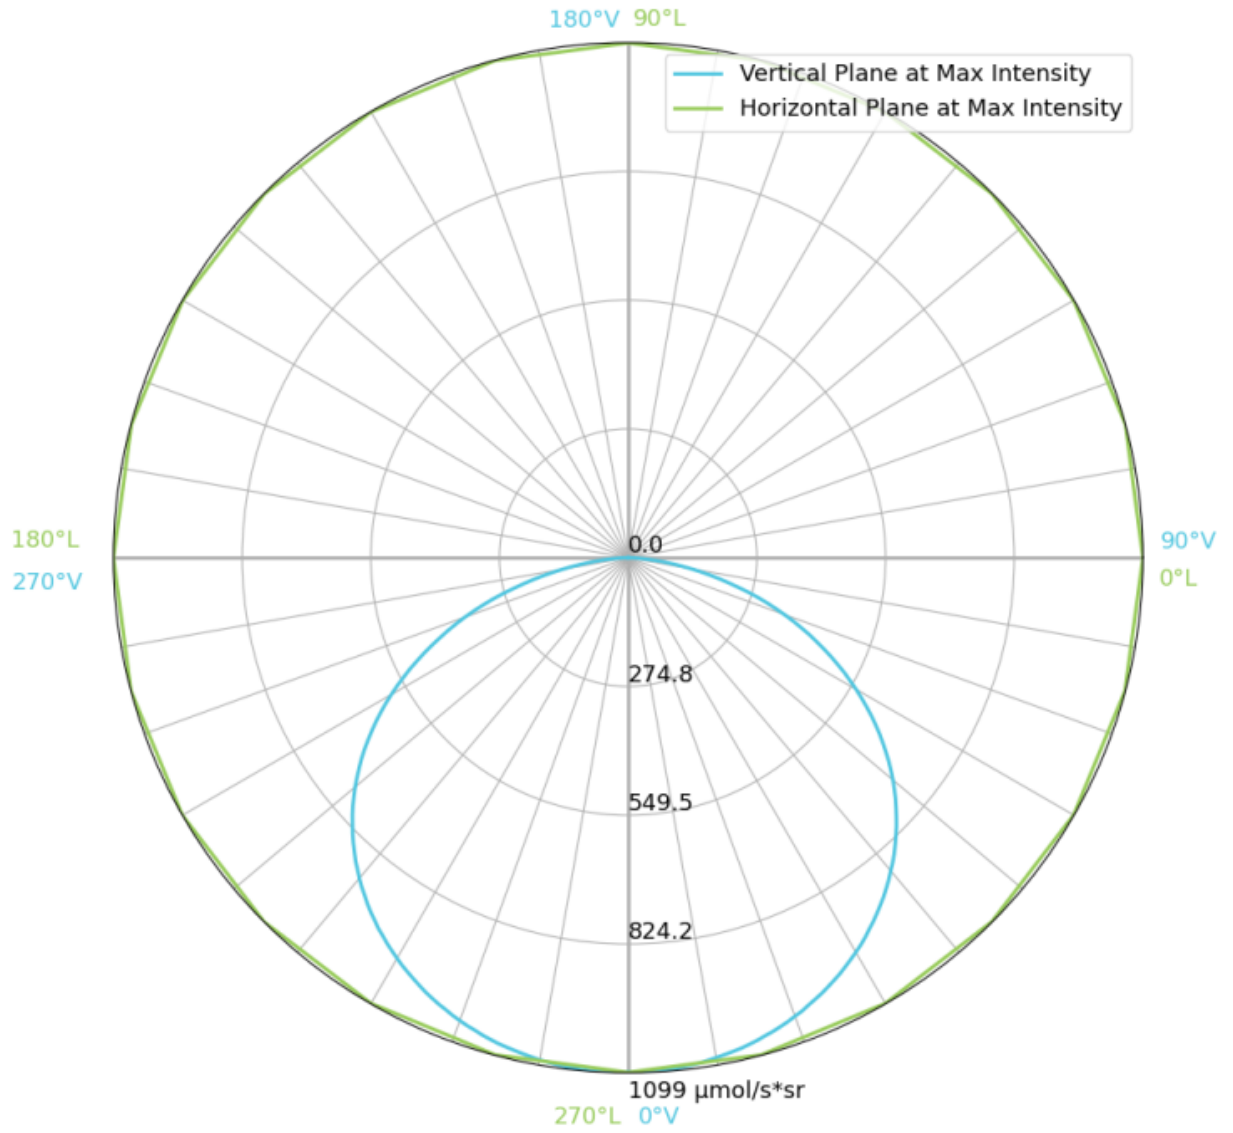

CONTROL FEATURES VIEW DETAILS

Spectrally Tunable	No
Dimmable	Yes

REPORTED ELECTRICAL PERFORMANCE VIEW DETAILS

Reported Input Wattage	1200 W
Reported Power Factor	0.973
Voltage Range	120 - 277 V
Reported Total Harmonic Distortion	6 %

TESTED ELECTRICAL PERFORMANCE VIEW DETAILS

Tested Input Wattage	1234.4 W
Tested Voltage	277
Tested Power Factor	0.973
Tested Total Harmonic Distortion	5.8 %

SQD/PPID VIEW DETAILS

SQD
Click the image to zoom in.
[Download Image](#)

PPID
Click the
image to
zoom in.
[Download
Image](#)

Photosynthetic Photon Intensity Distribution

Photosynthetic Photon Intensity Distribution

VERSION HISTORY VIEW DETAILS